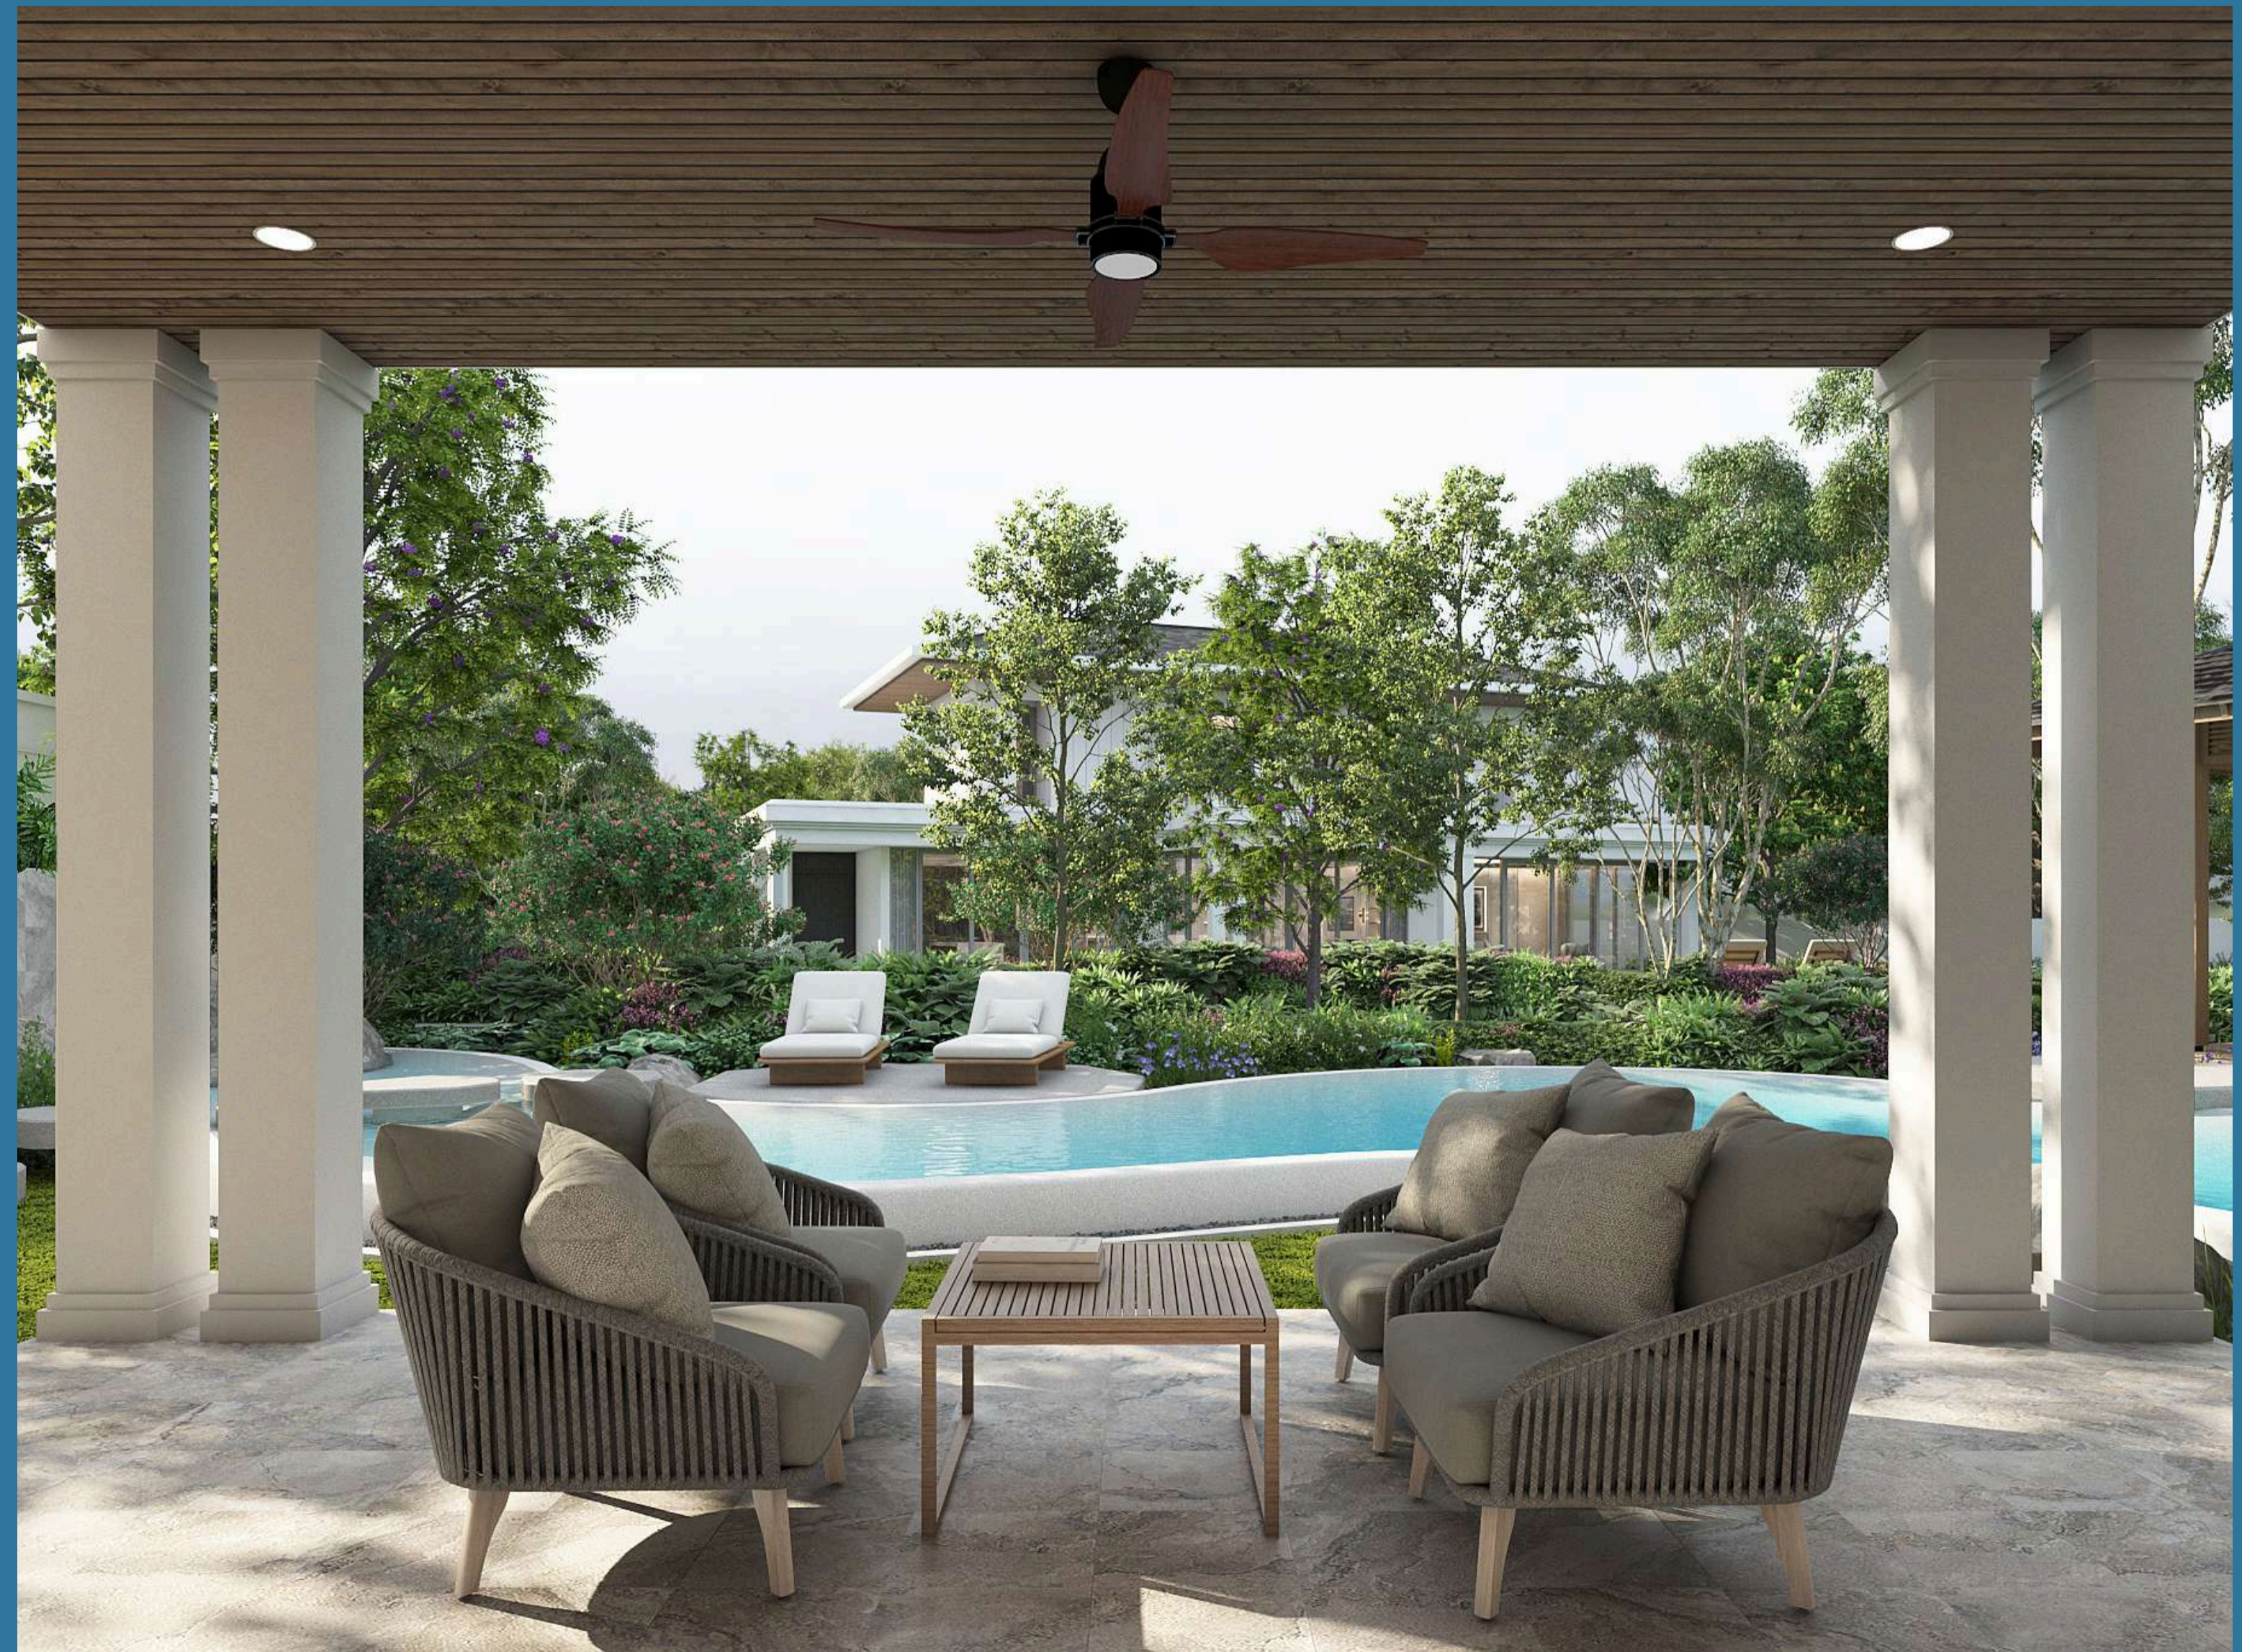

Project Material - Outdoor Living

Floor

- Marble Floor Anti-Slip Floor

Ceiling & Light Fixtures

- Teak Wood Ceiling
- Ceiling Fan
- External Type Lighting Fixture LED

Furniture

- Outdoor Furniture is Provided for Each Villa
- Outdoor Furniture Set - Sala Area Only Plot 1 & 7
- Sun Beds for Relaxation is Provided for Each Villa

Pillars

- Double Pillar with Integrated Drainage System

Garden & Landscaping

Each villa features a carefully designed tropical garden, harmoniously blended with Thai-inspired landscaping.