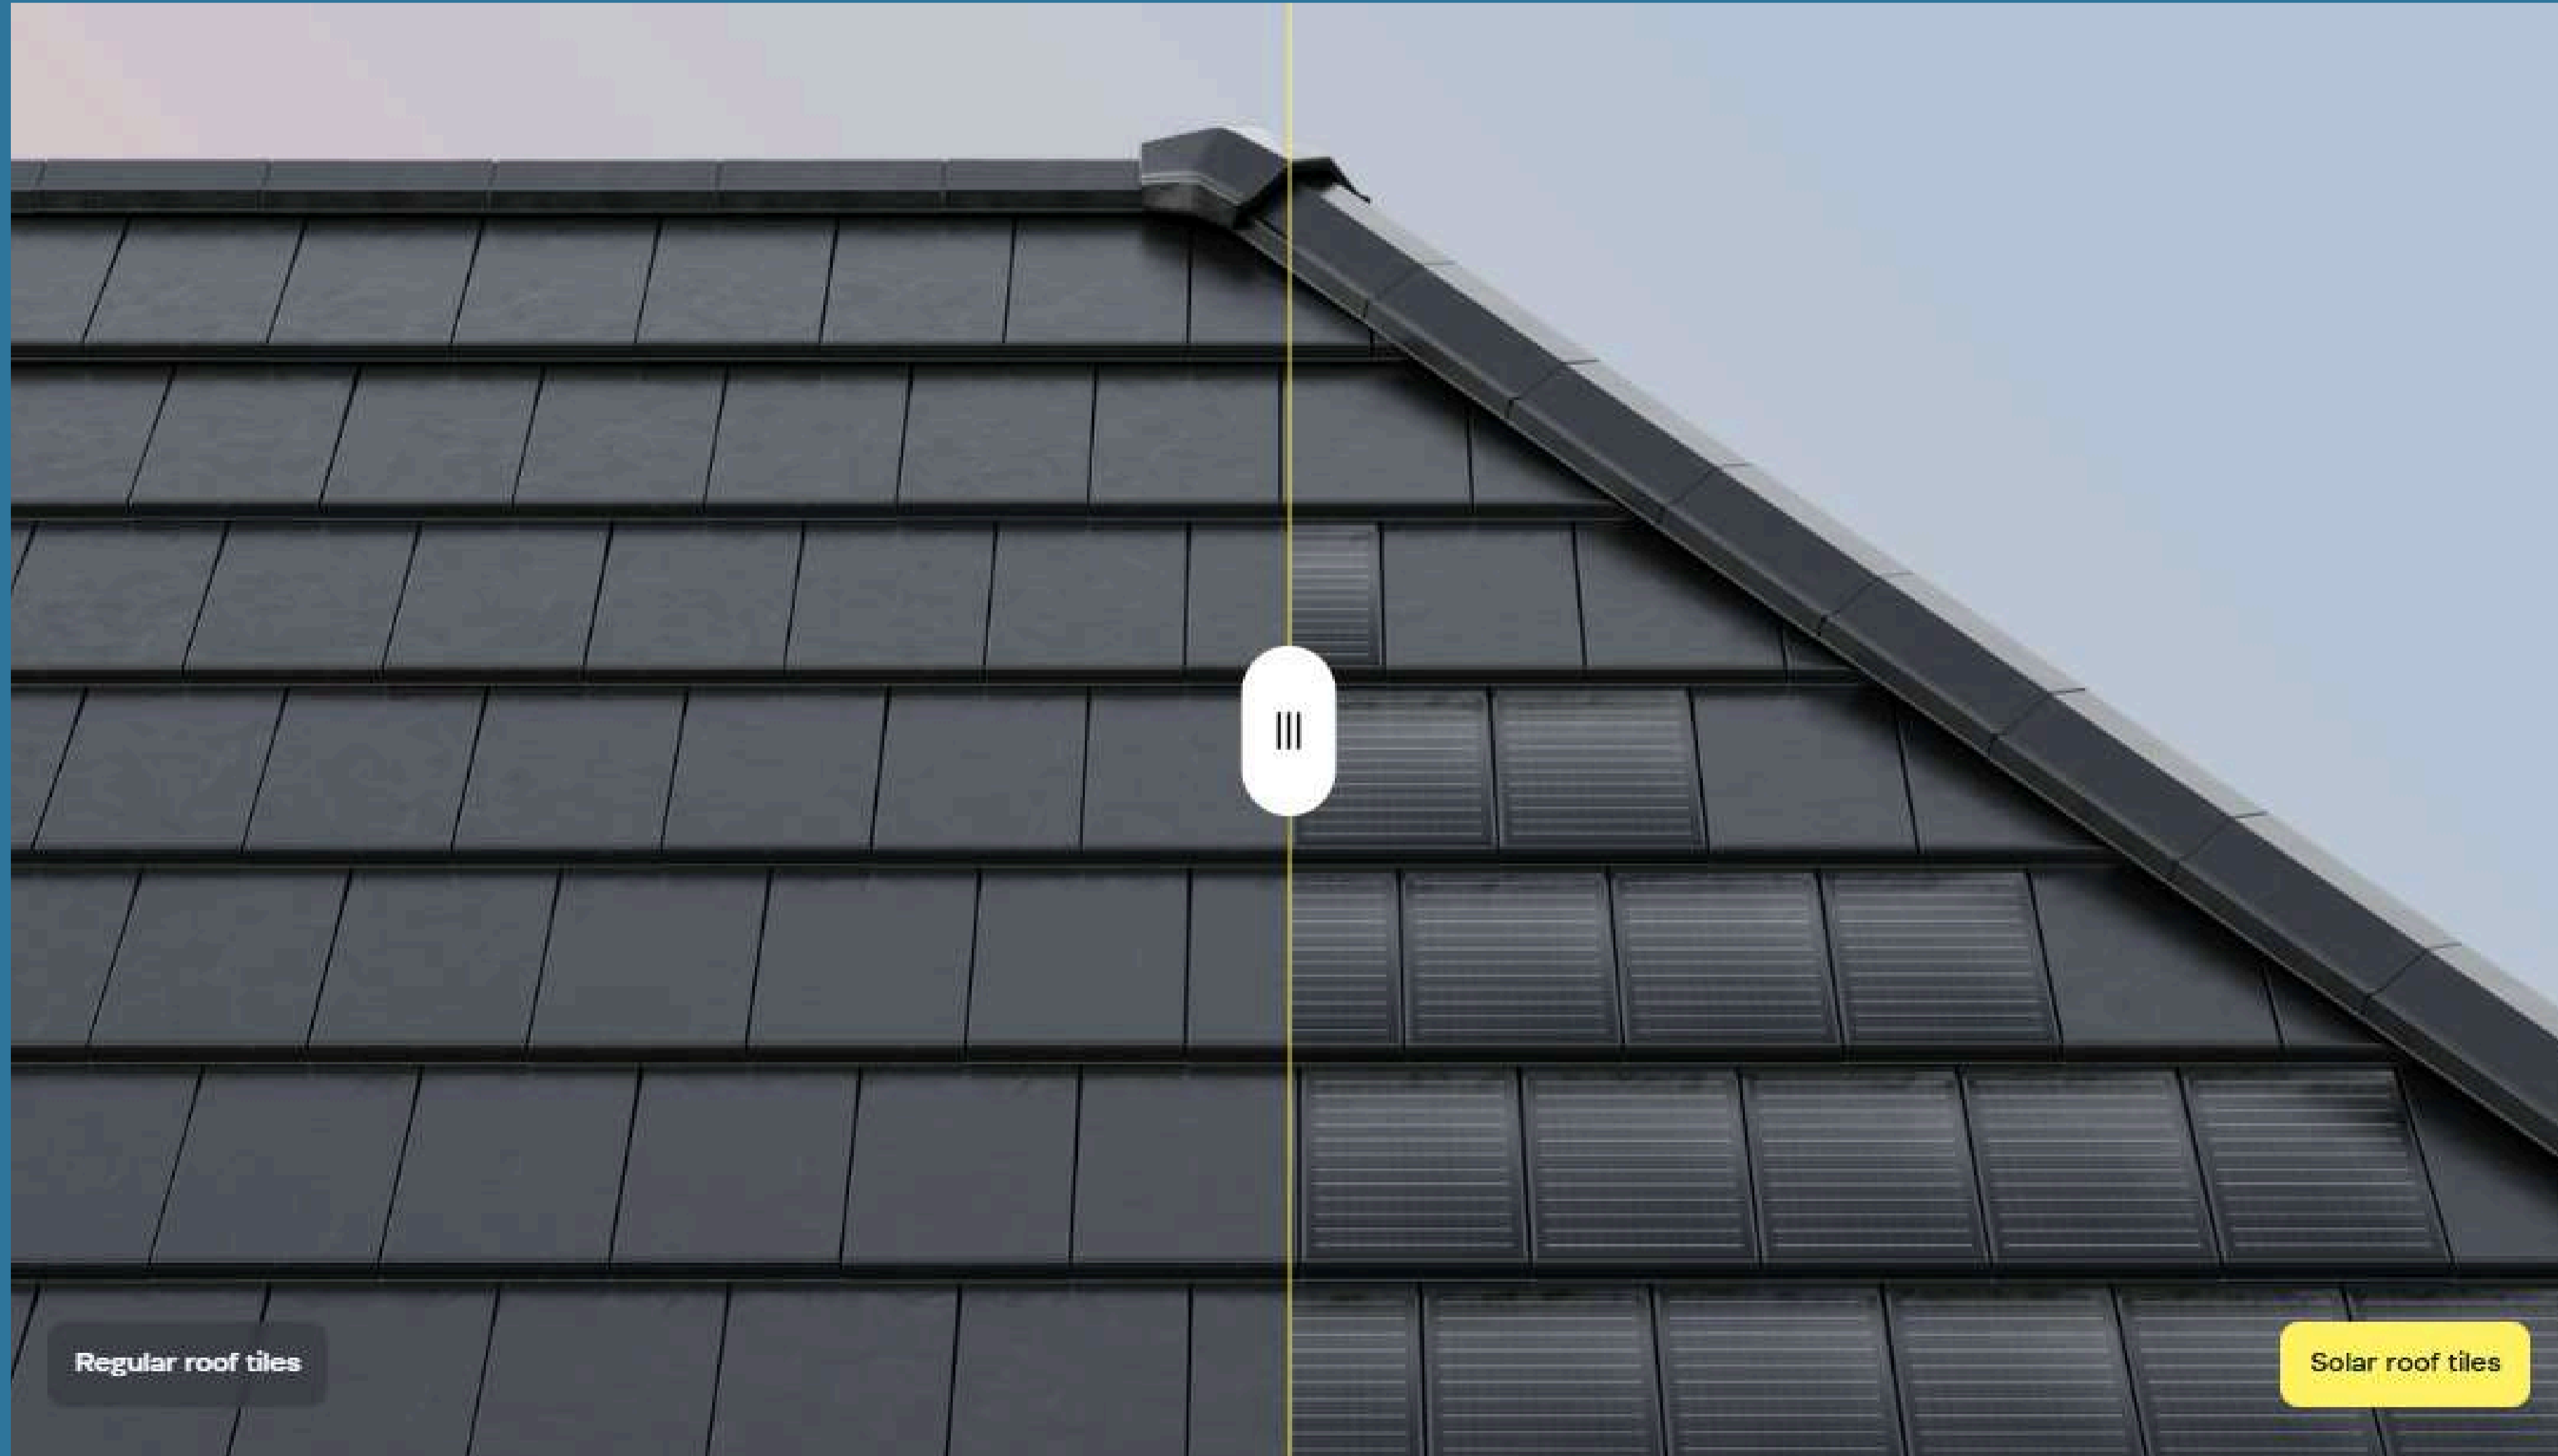

Roof Material - German Solar Roof Tiles

An integrated solar roofing system that preserves architectural beauty while generating clean energy.

"We think long-term, not just design."